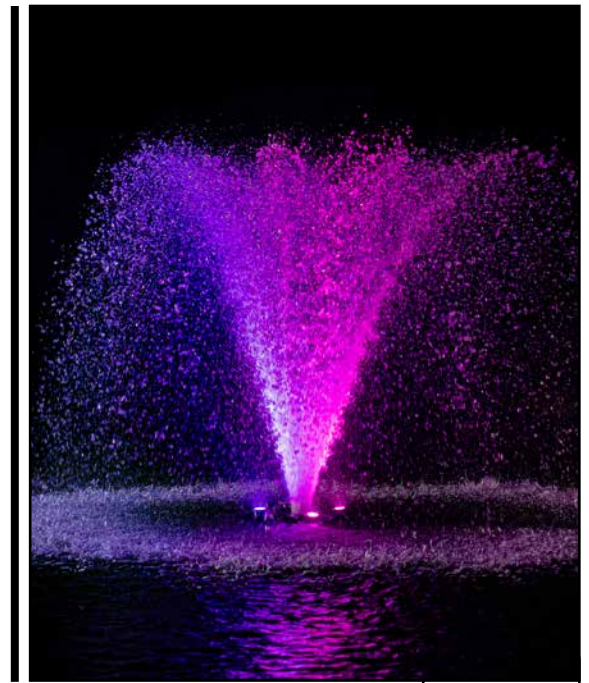

UNDERWATER POWER CABLE: The power cable shall be type SJOOW specifically designed for underwater use. The conductors shall be flexible, stranded copper in 16 or 12 gauge, insulated to resist moisture, cracking, and softening. The outer jacket of the cable shall be a black CPE material.

LIGHT CONTROLS: The electrical system for Midi-RGBW LED light systems shall include GFCI (Ground Fault Circuit Interrupter) protection, 24hr timer, and DC Power Supply rated to a minimum of 100W and are UL508A approved. The light control components shall be mounted in a UL508A fiberglass enclosure. Exception: 50Hz markets may not receive all controls.

TESTING: The lighting system complies with CE.

WARRANTY: The warranty shall be two years.

ACCEPTABLE MANUFACTURER: This light set shall be an OTTERBINE® Fountain Glo™ Midi-RGBW Low Voltage LED Light Set with ____ lights, manufactured by OTTERBINE BAREBO, INC., 3840 MAIN ROAD EAST, EMMAUS, PA 18049 U.S.A. PH: (610) 965-6018. WEB: www.otterbine.com

www.otterbine.com

Midi-RGBW LED Lighting Specifications & Maximum Cable Lengths					
Lights (9W)	2	3	4	6	8*
Input Electrical Rating	115V (60Hz) & 220V (50Hz)				
Output Electrical Rating	24VDC				
16/2 Cable Maximum Length	650ft (198m)	500ft (152m)	325ft (99m)	225ft (69m)	325ft (99m)
12/3 Cable Maximum Length	1000 ft (305m)	850 ft (259m)	700ft (213m)	525ft (160m)	700ft (213m)

*Requires two cable runs.

If longer cable runs are needed, contact the factory.