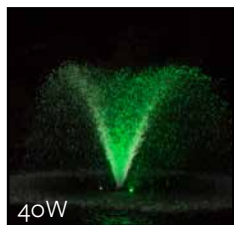

COLOR CHANGING RGBW LIGHT SETS FOR EVERYONE

Fountain Glo™ LIGHTING

MINI-RGBW LIGHTS

SMALL BUT BRIGHT! These 4W RGBW light sets are the perfect accessory to our 1/2HP All-in-One Aerating Fountain.

- Handheld Remote Controls Lights Over 100ft (30m) Away
- Choose from Thousands of Colors or from One of the Pre-programmed Sequences
- Over 50,000 Operating Hours
- Complete with 3-year Warranty

MINI-RGBW LIGHTS (1/2HP)

Mini-RGBW Lighting	2	3	6
Lamp Wattage (4W) (Total)	8	12	24

Includes a 3-year warranty.

40W

40W

40W

MAXI-RGBW LIGHTS: 40W Light Sets are ideal for 1HP-5HP units, 80W for our 10HP-25HP Giant Fountains.

MAXI-RGBW LIGHTS

PREMIUM FOUNTAIN LIGHTING! Our 40W & 80W RGBW light sets are the ultimate addition to any 1HP-25HP fountain system; and include the following features:

- 24 Pre-programmed Sequences Included
- 1 Control Panel Can Control Up to 8 Light Sets
- Custom Sequences Available
- Manufactured of 316St/St Housings
- Over 70,000 Operating Hours
- Complete with 3-year Warranty

MAXI-RGBW LIGHTS (1HP-25HP)

Maxi-RGBW Lighting	40W	80W
Lamp Wattage (Total)	150	331

All RGBW Light Systems include 4 light fixtures. Includes a 3-year warranty.

Learn More About this Exciting Product!

Contact Your Regional Manager Today

Or visit www.otterbine.com for a complete list of lighting products!

STEVE BLACKSHIRE:

Mobile: 404-433-4874

Email: sblackshire@otterbine.com

MIKE MURPHY:

Mobile: 847-790-6218

Email: mmurphy@otterbine.com

JOHN RAMILLER:

Mobile: 817-480-4970

Email: jramiller@otterbine.com

CHARLIE BAREBO:

Mobile: 610-509-8767

Email: charliebarebo@otterbine.com

CHARLIE BAREBO, JR.:

Mobile: 610-456-1562

Email: cwbarebo@otterbine.com

GENERAL INQUIRIES:

Phone: 610-965-6018

Email: sales@otterbine.com