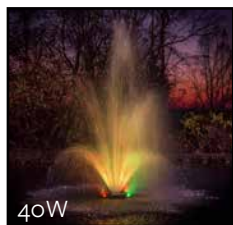

40W

40W

40W

80W

MAXI-RGBW LIGHTS: 40W Light Sets are ideal for 1HP-5HP units, 80W for our 10HP-25HP Giant Fountains.

MAXI-RGBW LIGHTS

PREMIUM FOUNTAIN LIGHTING! Our 40W & 80W RGBW light sets are the ultimate addition to any 1HP-25HP fountain system; and include the following features: